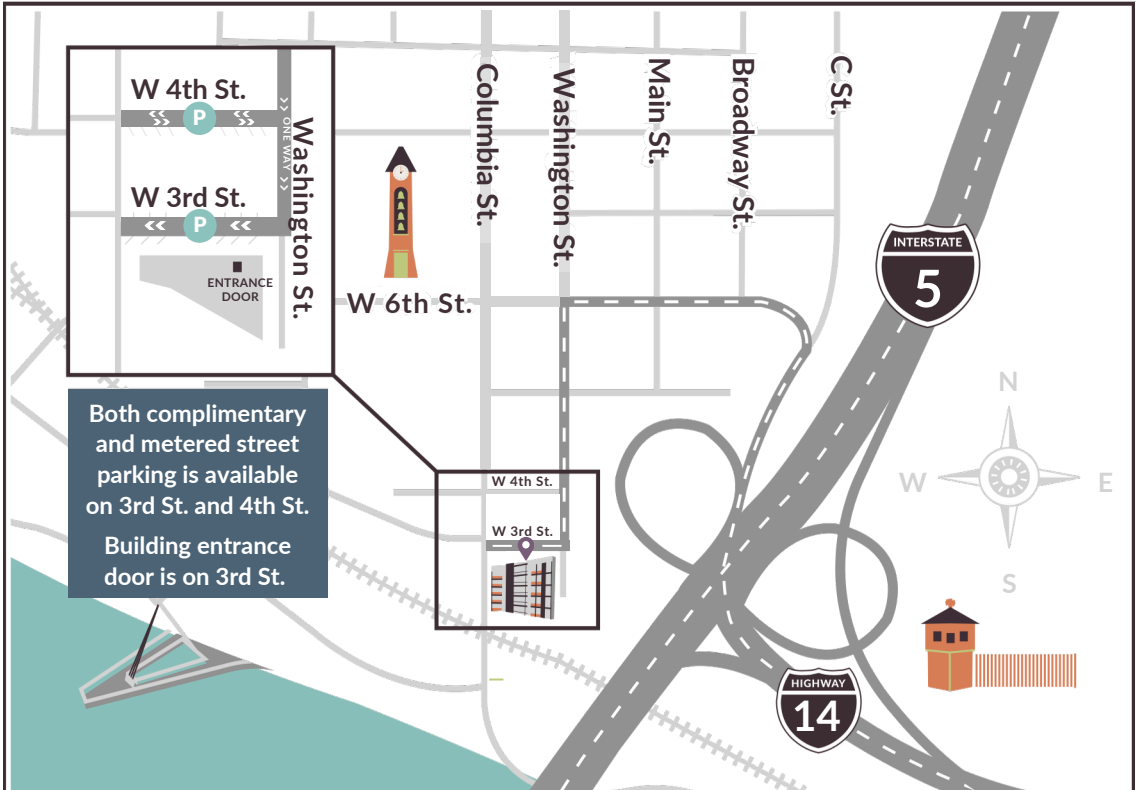

# Map & Parking

We're located in the  
**Hurley Building at 275 West Third Street, Suite 500**  
Please take the elevator to the fourth floor.

275 West Third Street, Suite 600, Vancouver, WA 98660

**IF TRAVELING ON  
INTERSTATE 205:**

Take Exit 27, Highway 14 West.  
Take City Center Exit.  
Take a slight left onto W. 6th St.  
Turn left onto Washington St.  
Turn right onto 3rd Street.

**IF TRAVELING NORTH  
ON INTERSTATE 5:**

Take Exit 1B, City Center.  
Take a slight left onto W. 6th St.  
Turn left onto Washington Street.  
Turn right onto 3rd Street.

**IF TRAVELING SOUTH  
ON INTERSTATE 5:**

Take exit 1C toward City Center  
Turn right onto 15th St.  
Stay in far left lane.  
Turn left onto Washington  
Street Turn right onto 3rd Street